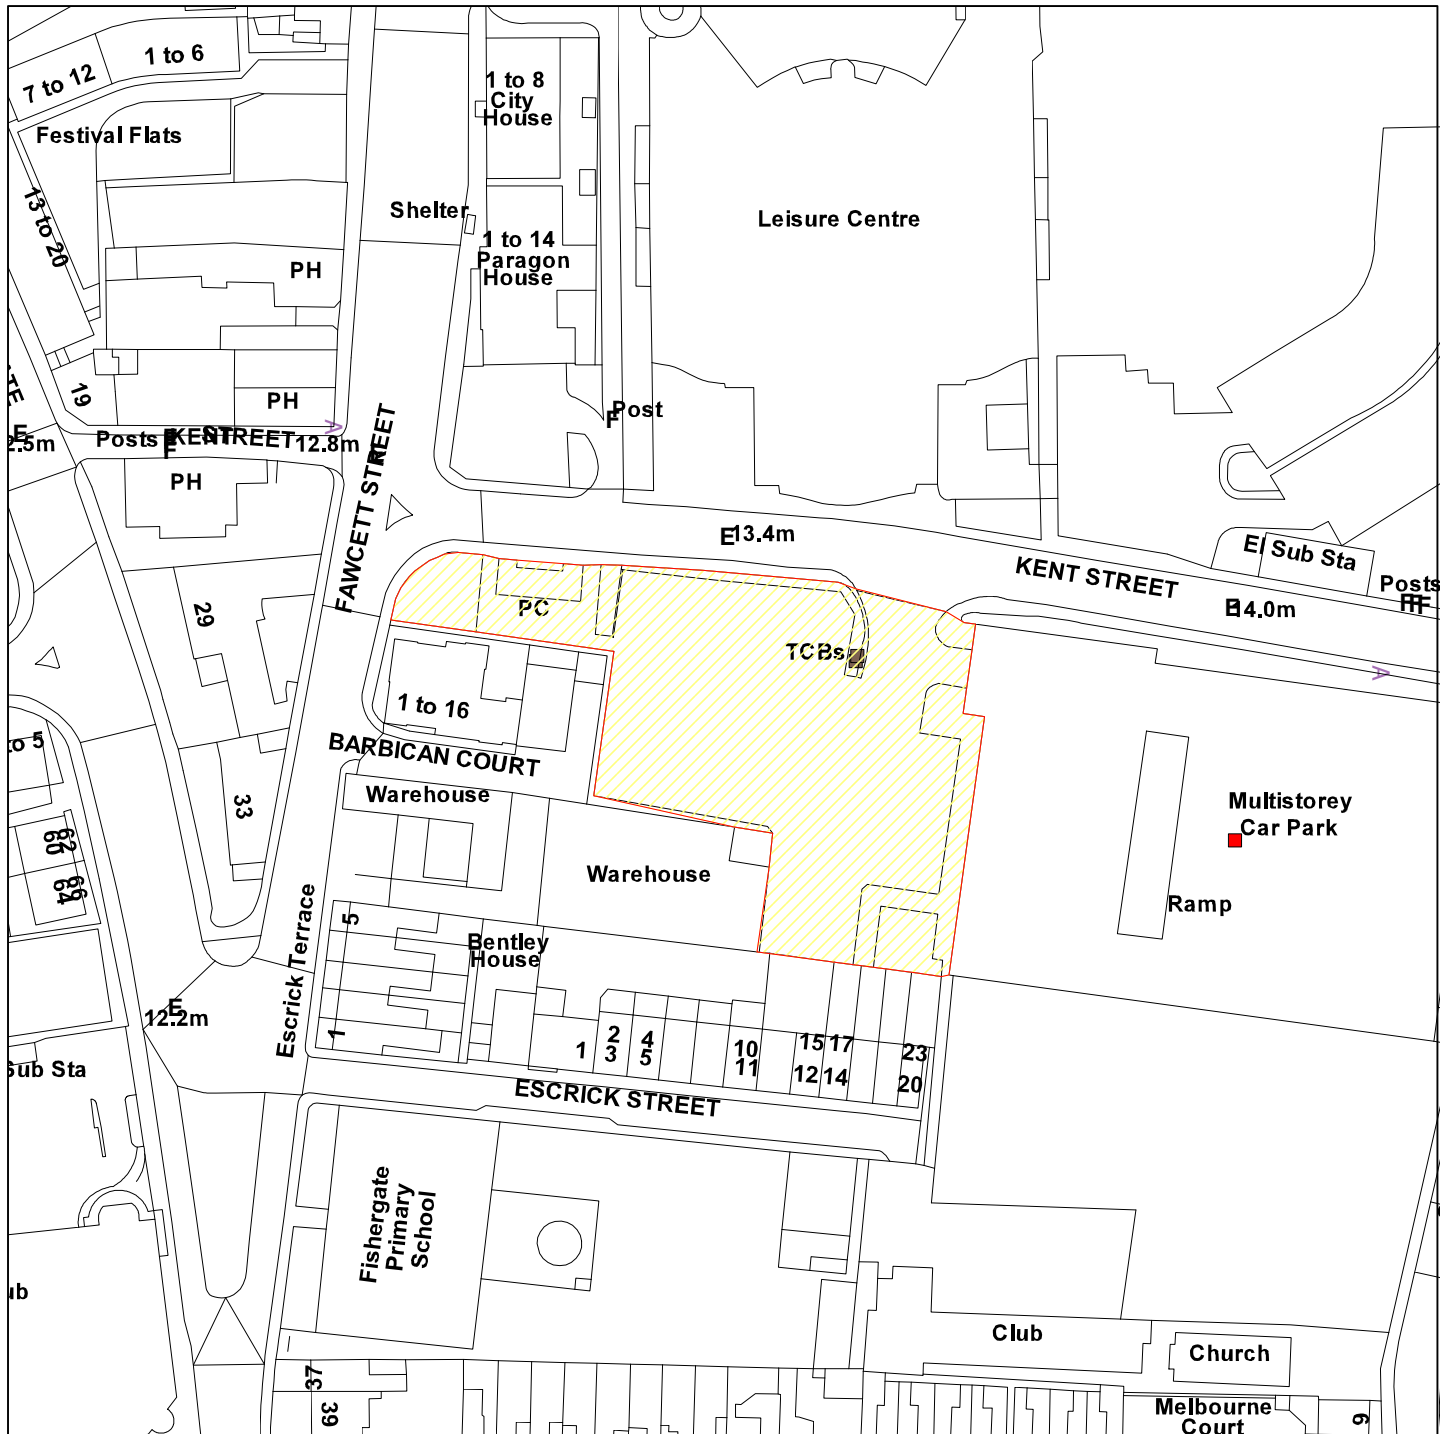

Kent Street Car Park

11/03241/REMM

GIS by ESRI (UK)

Scale : 1:1250

Reproduced from the Ordnance Survey map with the permission of the Controller of Her Majesty's Stationery Office © Crown Copyright 2000.

Unauthorised reproduction infringes Crown Copyright and may lead to prosecution or civil proceedings.